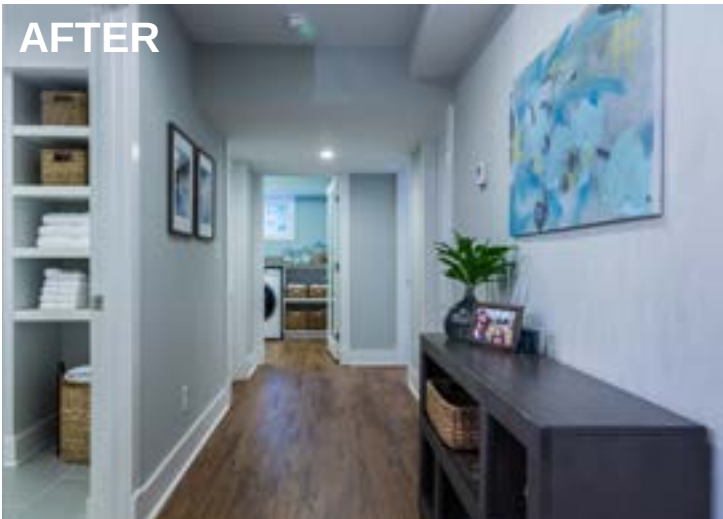

# RESOURCE GUIDE

JEFF & CALLIE

1 SHADES OF LIGHT

Glass Cylinder Pendant in Polished Nickel

2 STRAIGHT EDGE PAINTING

Nebulous White SW7063

3 CAROLINA GLASS & MIRROR

Shower Glass Installation