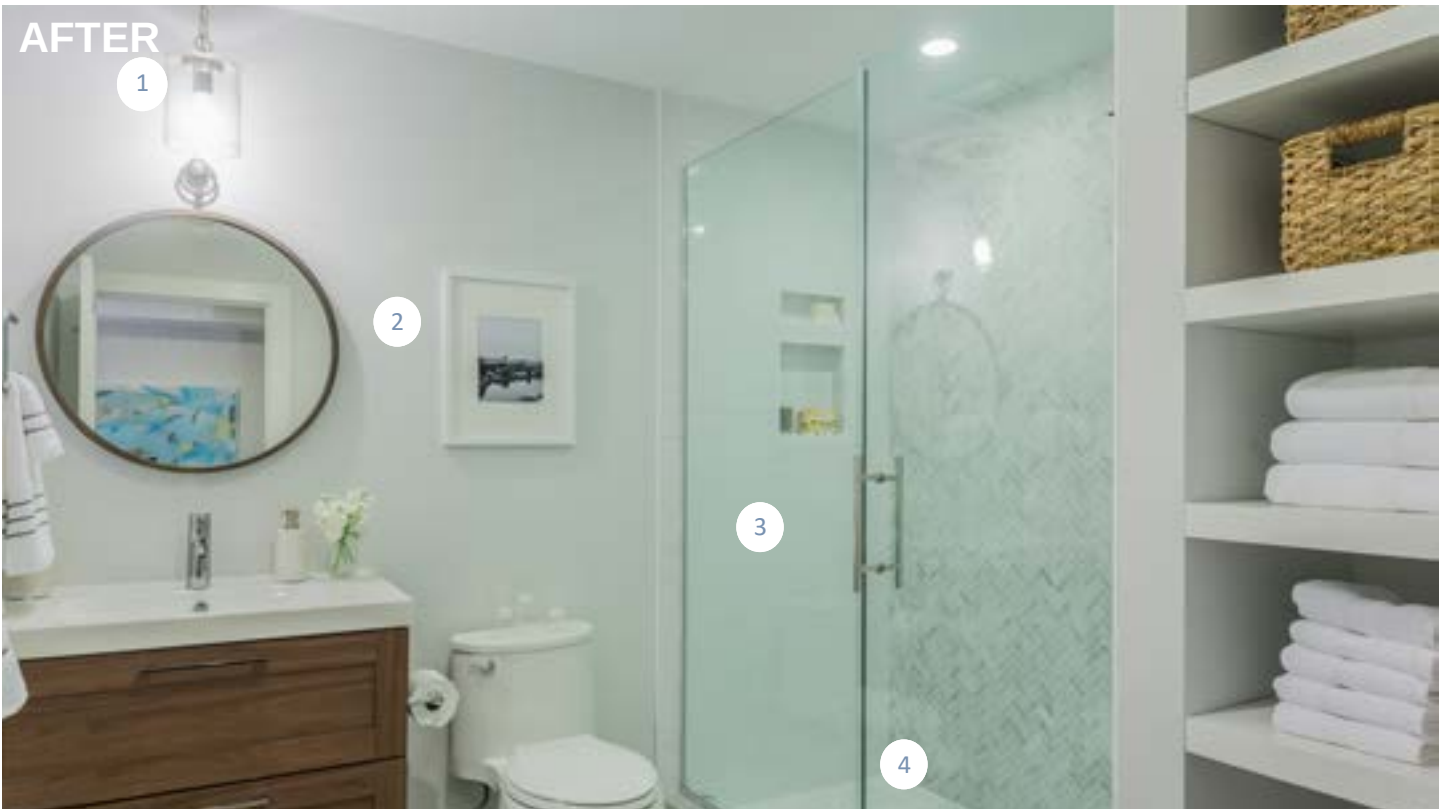

# RESOURCE GUIDE

JEFF & CALLIE

1 SHADES OF LIGHT

Glass Cylinder Pendant in Polished Nickel

2 STRAIGHT EDGE PAINTING

Nebulous White SW7063

3 CAROLINA GLASS & MIRROR

Shower Glass Installation