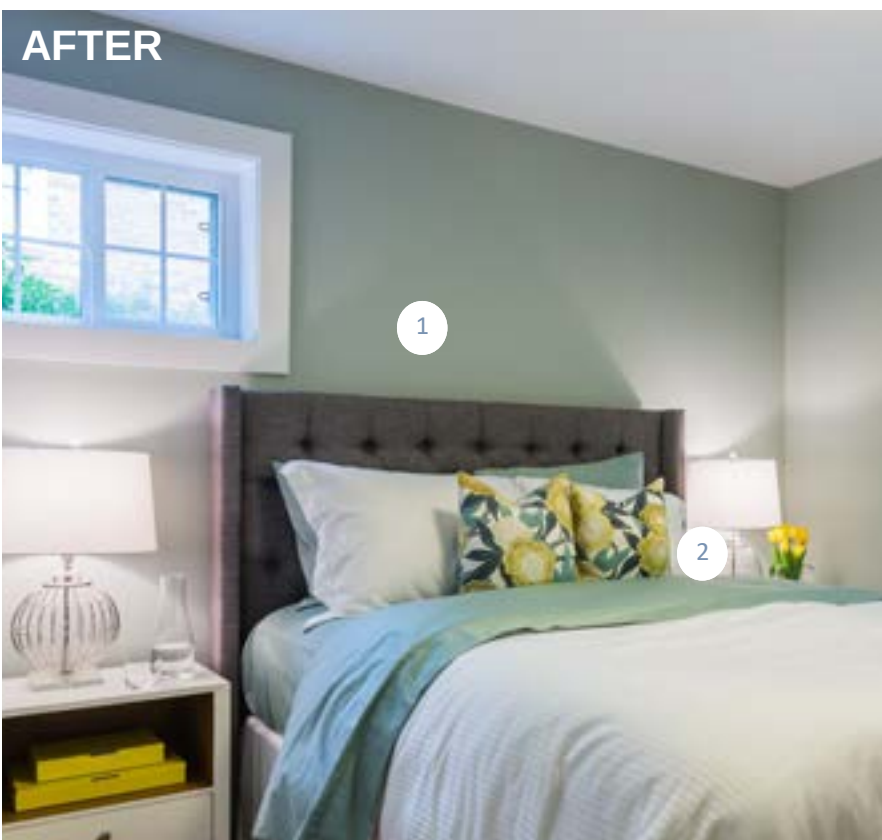

# RESOURCE GUIDE

JEFF & CALLIE

BEFORE

AFTER

AFTER

- 1 STRAIGHT EDGE PAINTING
- 2 WHITLOCK & CO
- 3 BLACK & WHITE PHOTO
- 4 WINDOW MAGIC

- Silver Marlin BM2139-50
- Blue Peony Floral Pillows
- From Jeff & Callie's Personal Collection
- Custom Cushion