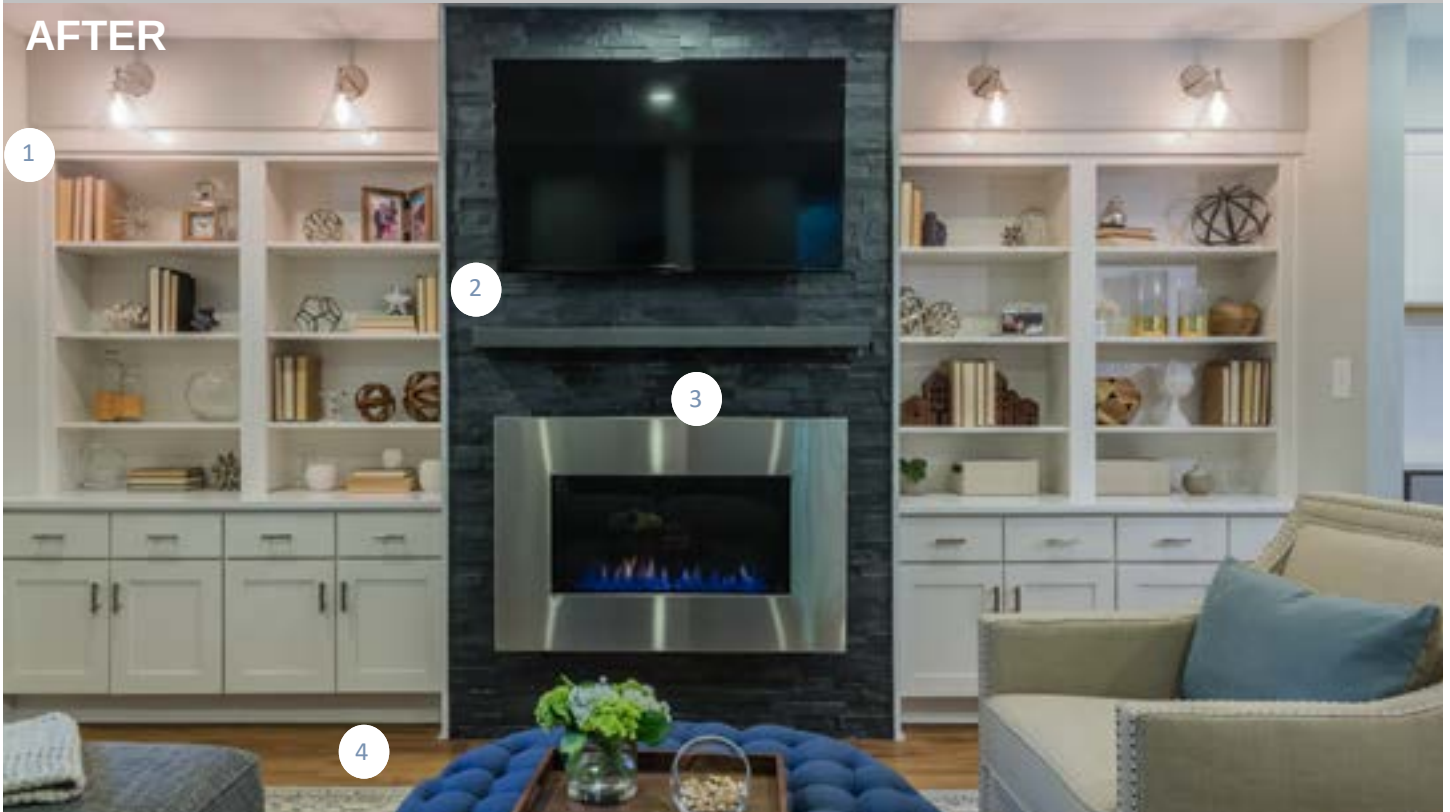

AFTER

1	DISTINCTIVE REMODELING	Custom Built-in Cabinetry
2	JIM ABBOTT TILE AND MARBLE	Tile Installer
	STUDIO TILE AND DESIGN	Ledger Stone in Carbon
3	NAPOLEON FIREPLACES	Plazmafire Vent Free Gas Fireplace - WHVF31N
4	FRAZEE CARPETS AND INTERIORS	Luxury Vinyl Plank-Simplesse in Natural Chestnut