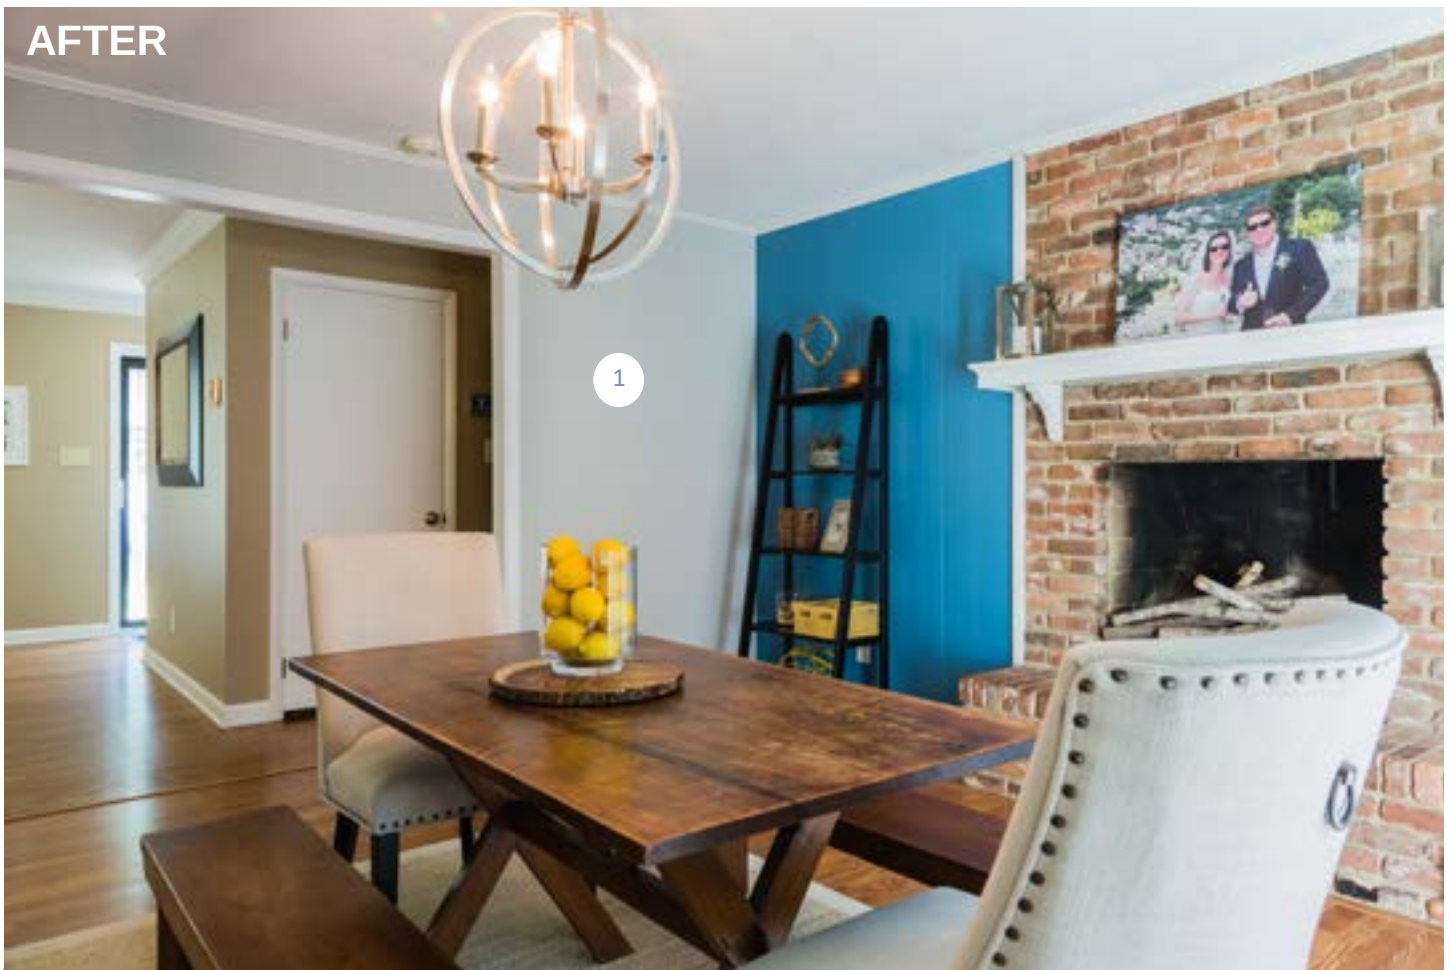

RESOURCE GUIDE

JEFF & CALLIE