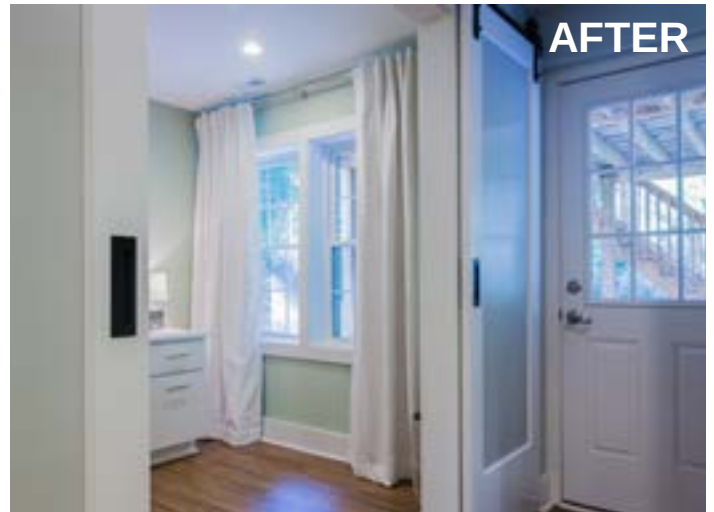

RESOURCE GUIDE

JEFF & CALLIE

1. 1 STRAIGHT EDGE PAINTING
2. 2 STAIN COLOR
3. 3 DISTINCTIVE REMODELING

1. Hollingsworth Green HC-141
2. Walnut Stain
3. Custom Built in Desk and Drawers