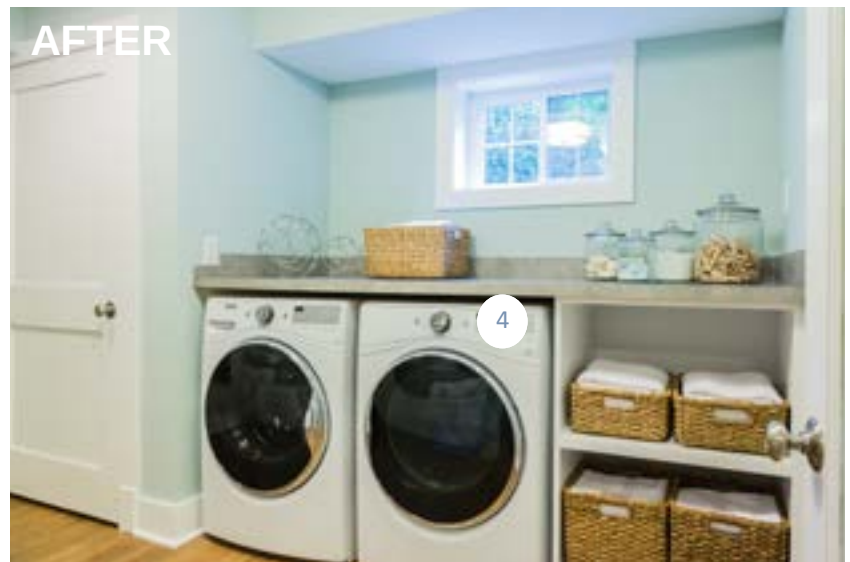

# RESOURCE GUIDE

JEFF & CALLIE

- 1 DISTINCTIVE REMODELING
- 2 HUGHES KITCHEN & BATH COLLECTION
- 3 GARNER APPLIANCE & MATTRESS
- 4 STRAIGHT EDGE PAINTING

- Custom Shelves and Laundry Cabinetry
- See details on page 10
- Woodlawn Blue HC-147
- Washer: WFW90HEFW; Dryer:WED90HEFW