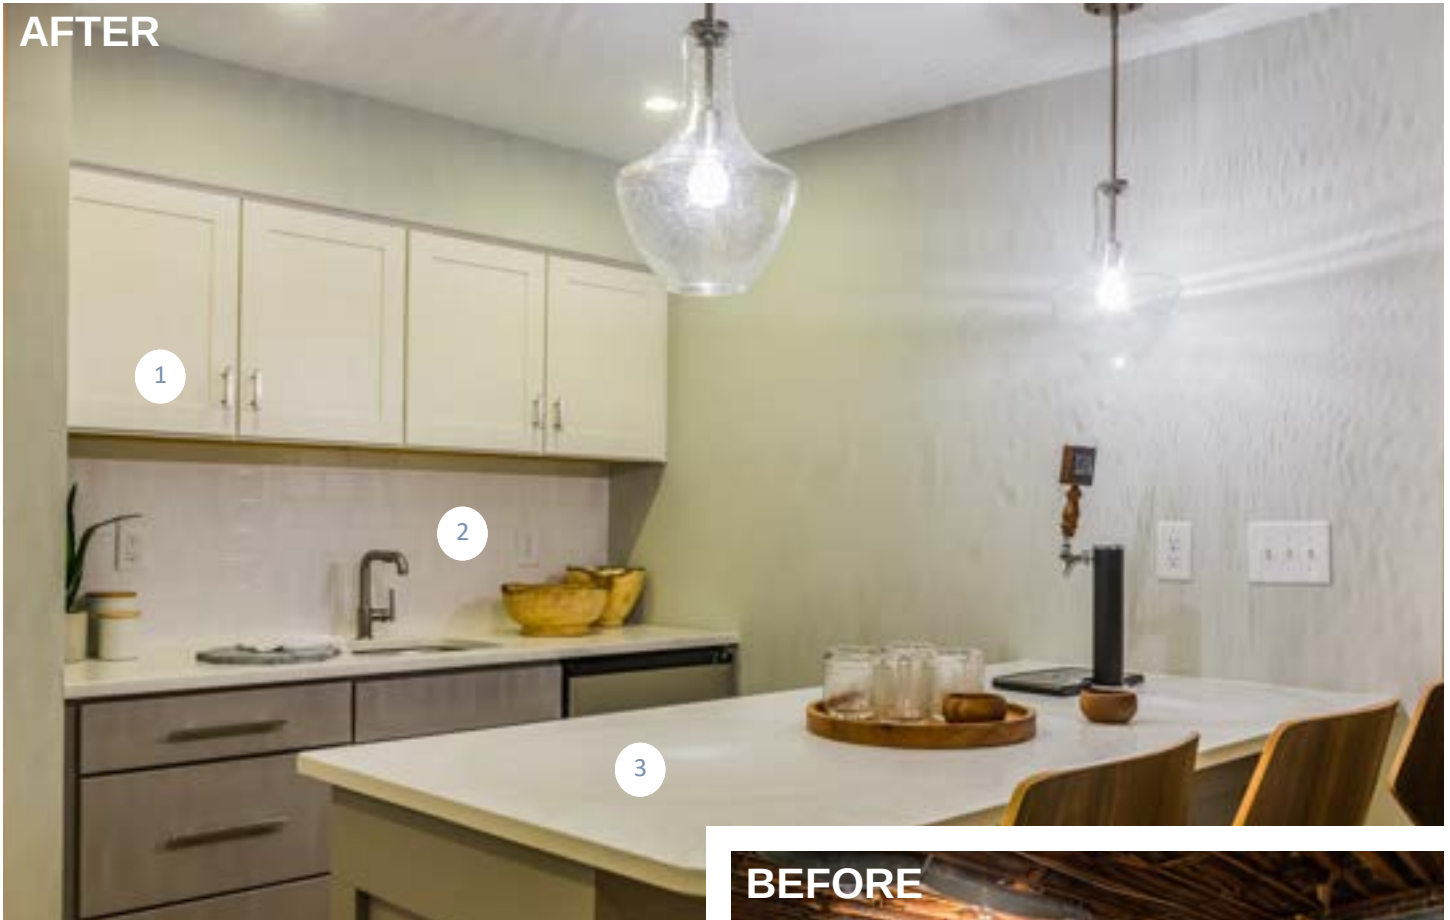

# RESOURCE GUIDE

JEFF & CALLIE

AFTER

AFTER

BEFORE

- 1 DISTINCTIVE REMODELING
- 2 JIM ABBOTT TILE AND MARBLE  
MOSAIC TILE
- 3 ABSOLUTE STONE  
COSMOS GRANITE AND MARBLE
- 4 AMBIENTE MODERN FURNITURE

- Cabinet Shaker Doors with Panel Drawers
- Tile Installer
- 3x6 Bright White Gloss Tile
- Countertop Fabrication
- White Zen Quartz
- Westwood Grey Sectional