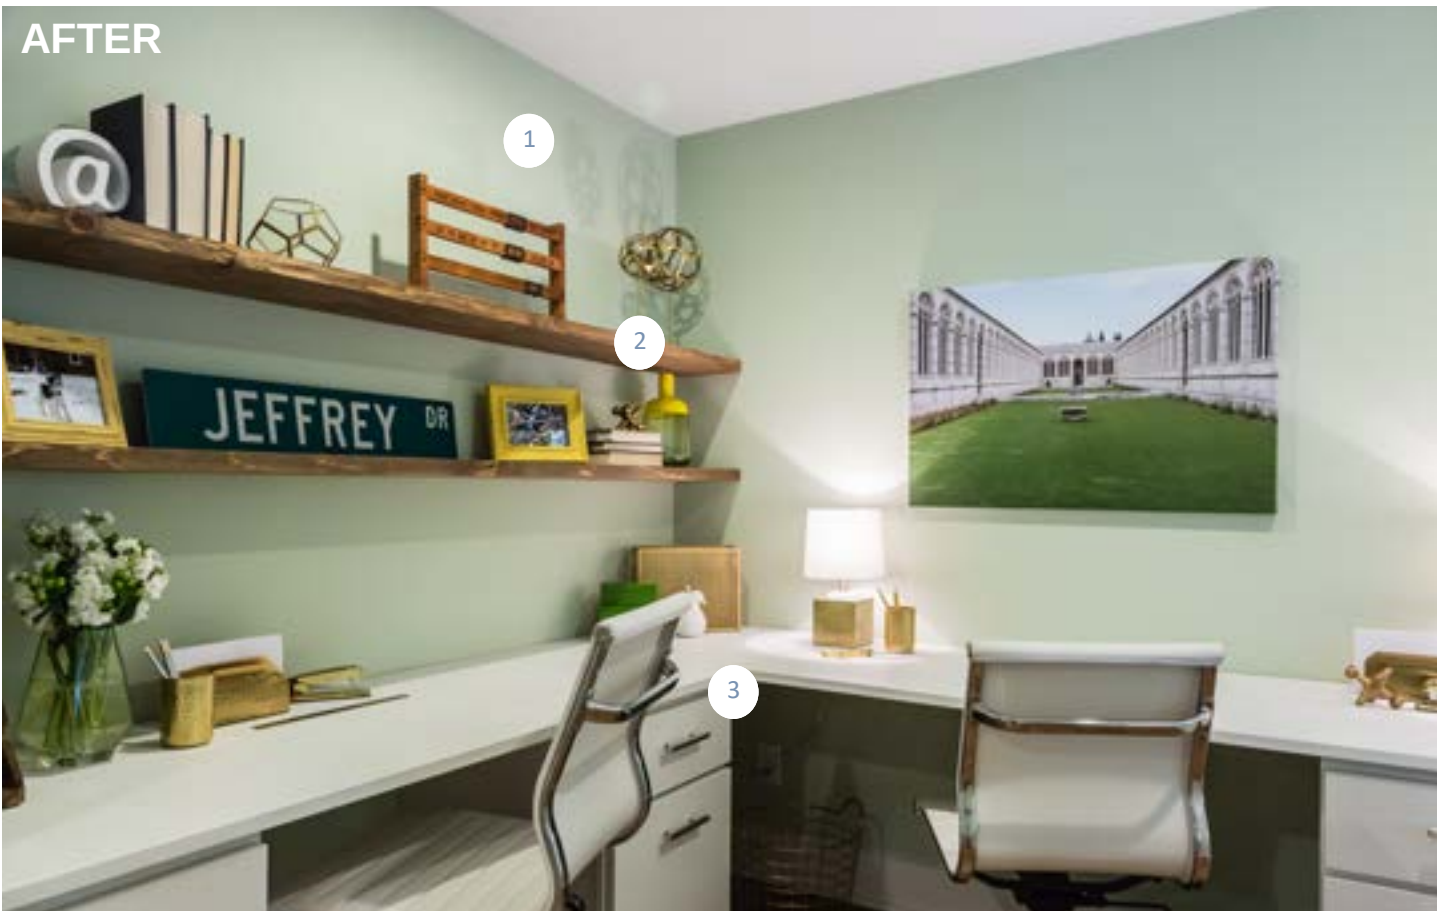

# RESOURCE GUIDE

JEFF & CALLIE

- 1 STRAIGHT EDGE PAINTING
- 2 STAIN COLOR
- 3 DISTINCTIVE REMODELING

- Hollingsworth Green HC-141
- Walnut Stain
- Custom Built in Desk and Drawers