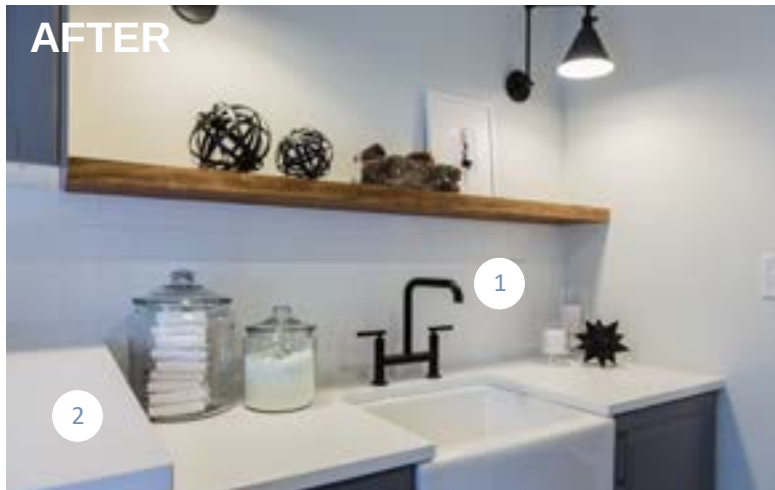

RESOURCE GUIDE

JUSTIN & BREANNE

AFTER

1 JIM ABBOTT TILE & MARBLE INC
MOSAIC TILE

2 ABSOLUTE STONE CORPORATION
COSMOS GRANITE & MARBLE

3 SHADES OF LIGHT

4 ABSTRACT PHOTOGRAPH

5 HUGHES KITCHEN & BATH COLLECTION

6 GARNER APPLIANCE & MATTRESS

7 2SL DESIGN BUILD

Tile Installer

Backsplash: 3x6 Bright White, Floor: 12x24 Edimax Sands

Countertop Fabrication and Installation

White Zen Quartz

Cone Pivot Shade Double Joint Wall Lamps in Bronze

Picturemade Photography

See details on page 7

Front Load Washer WFW87HEDW ; Dryer: WED87HEDW

Custom Built-in Shelves