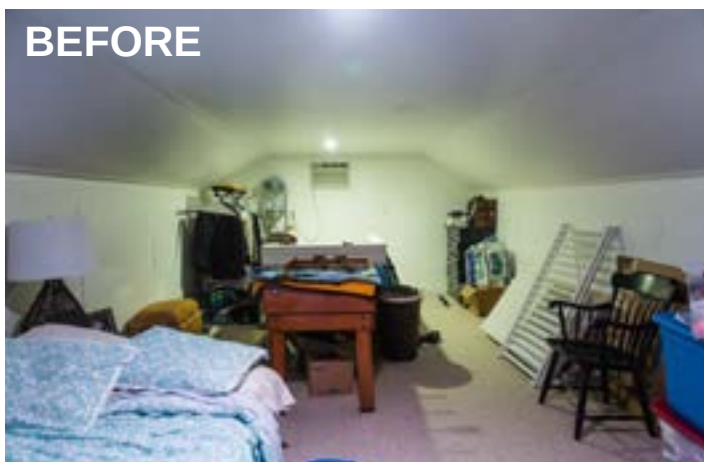

RESOURCE GUIDE

JUSTIN & BREANNE

- 1 STAIGHT EDGE PAINTING
- 2 WHITLOCK & CO
- 3 2SL DESIGN BUILD

- Van Deusen Blue BM HC-156
- Kelly Green Trellis Pillow
- Custom Closet & Built-ins