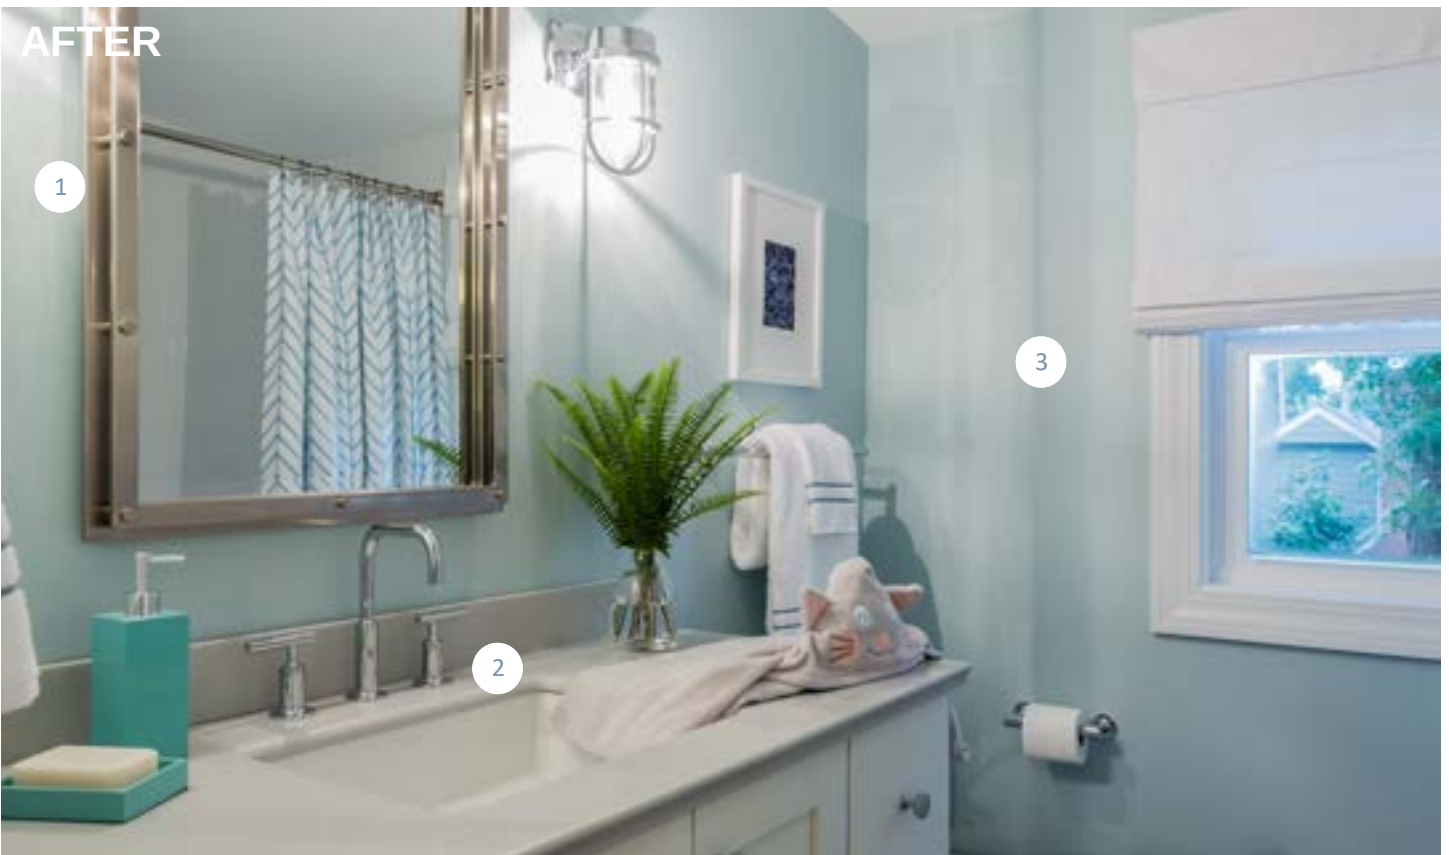

- Carolyn Swivel Glider
- Pink Geometric Pillow
- Boys Nursery: Repose SW7015
- Trust Me (E0700) in Fossil (106)

RESOURCE GUIDE

JUSTIN & BREANNE

BEFORE

AFTER

- | | | |
|---|----------------------------------|--|
| 1 | SHADES OF LIGHT | Tiered Bolted Frame Mirror in Brushed Nickel |
| 2 | HUGHES KITCHEN & BATH COLLECTION | See details on page 8 |
| 3 | STRAIGHT EDGE PAINTING | Tradewind SW6218 |
| 4 | MOSAIC TILE | Shower Walls: 3x6 Bright White,
Floor: 18x18 Edimax Sands |