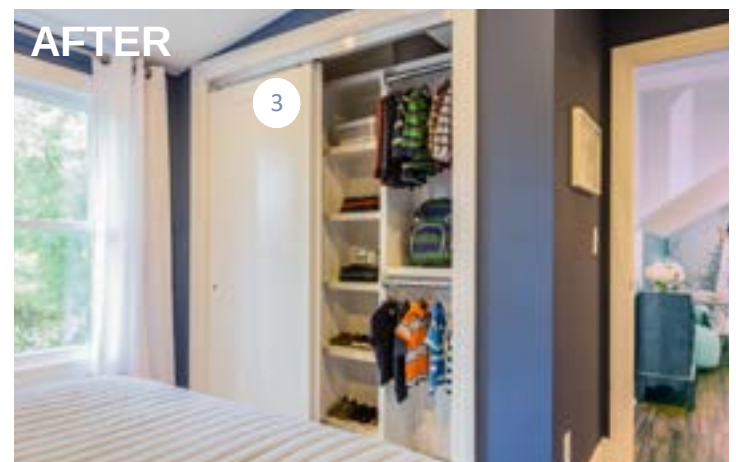

RESOURCE GUIDE

JUSTIN & BREANNE

- 1 STAIGHT EDGE PAINTING
- 2 WHITLOCK & CO
- 3 2SL DESIGN BUILD

- Van Deusen Blue BM HC-156
- Kelly Green Trellis Pillow
- Custom Closet & Built-ins