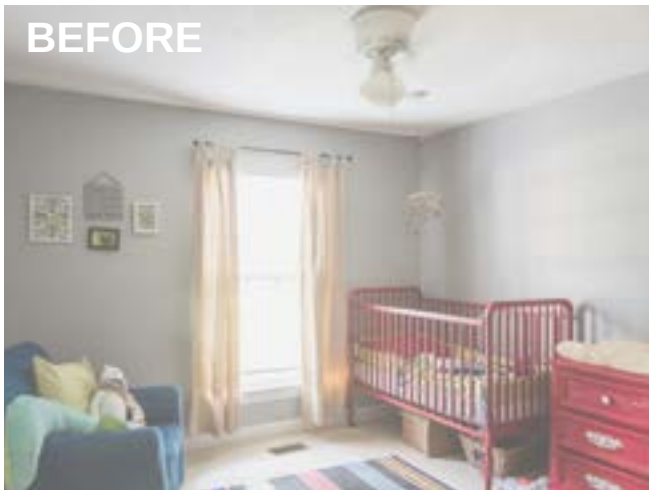

AFTER

AFTER

AFTER

RESOURCE GUIDE

JUSTIN & BREANNE

BEFORE