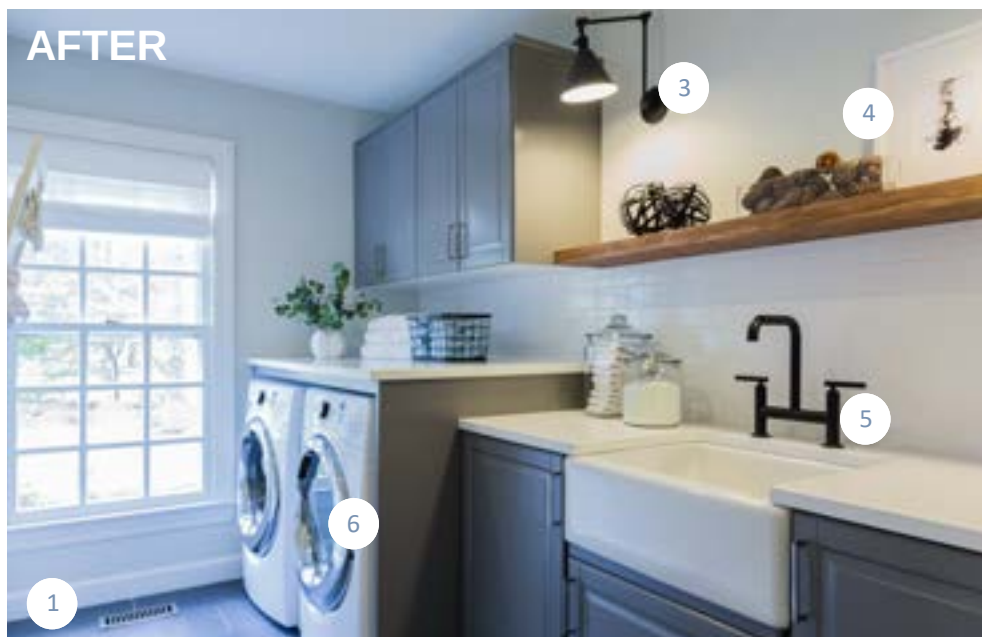

1 JIM ABBOTT TILE & MARBLE INC
MOSAIC TILE

2 ABSOLUTE STONE CORPORATION
COSMOS GRANITE & MARBLE

3 SHADES OF LIGHT

4 ABSTRACT PHOTOGRAPH

5 HUGHES KITCHEN & BATH COLLECTION

6 GARNER APPLIANCE & MATTRESS

7 2SL DESIGN BUILD

Tile Installer

Backsplash: 3x6 Bright White, Floor: 12x24 Edimax Sands

Countertop Fabrication and Installation

White Zen Quartz

Cone Pivot Shade Double Joint Wall Lamps in Bronze

Picturemade Photography

See details on page 7

Front Load Washer WFW87HEDW ; Dryer: WED87HEDW

Custom Built-in Shelves