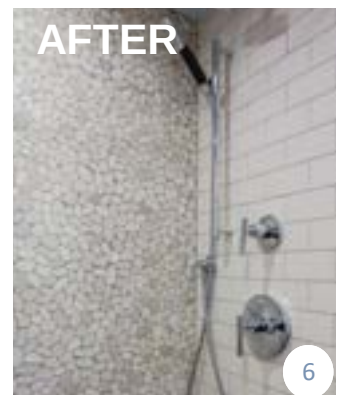

RESOURCE GUIDE

KEN & MARK

1 HUGHES KITCHEN & BATH COLLECTION

See details on page 10

2 CAROLINA GLASS AND MIRROR

Mirror and Shower Glass Installation

3 ABSOLUTE STONE

Countertop Fabrication and Installation

COSMOS GRANITE & MARBLE

White Zen Quartz

4 1ST CHOICE CABINETRY

Door Style: Rohe; Color: Natural Choice SW7011

SMJ CABINETRY

Cabinet Installation

5 CONCEPT 8, INC

Custom Built in Shelves

6 MOSAIC TILE

See details on page 10