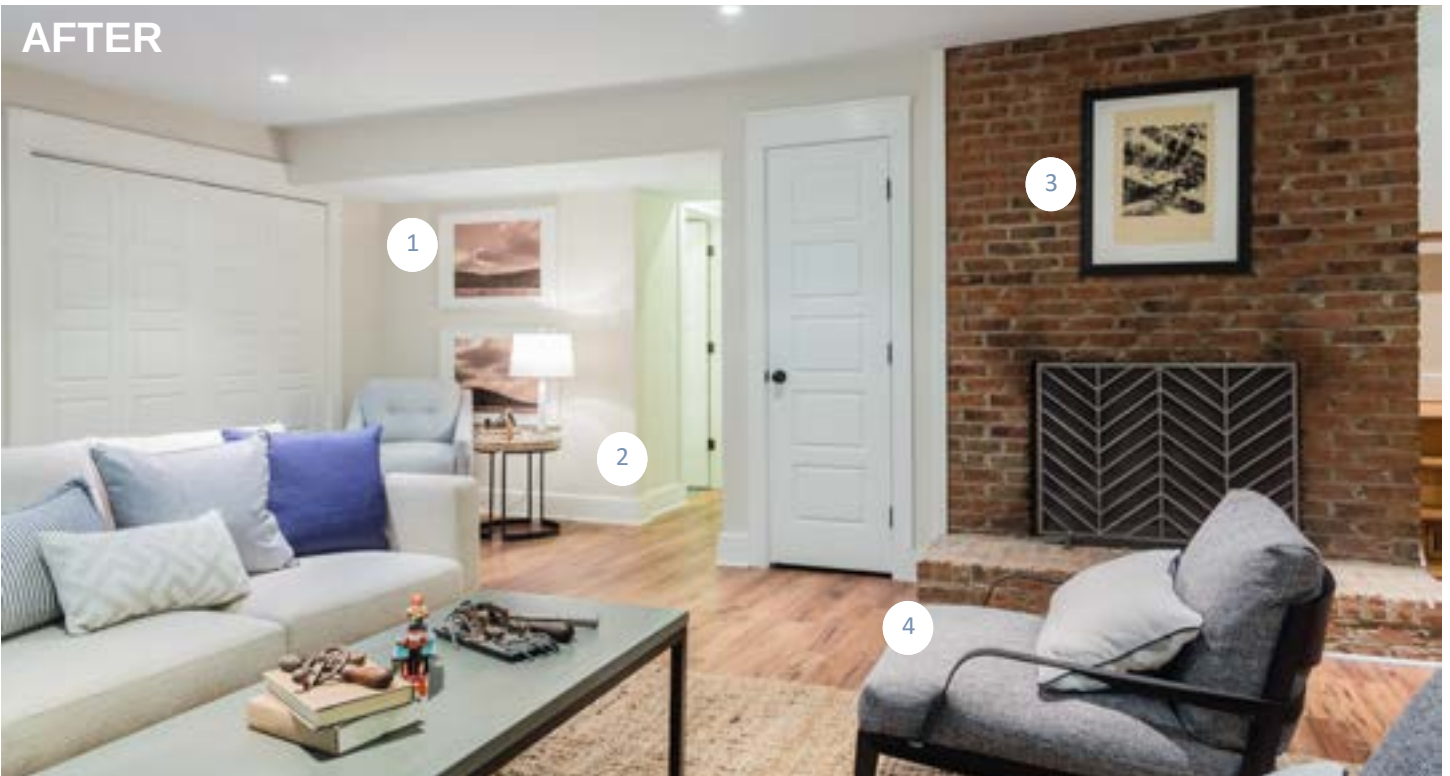

AFTER

1 LANDSCAPE PHOTOGRAPHY

2 STRAIGHT EDGE PAINT

3 ABSTRACT ART

4 AMBIENTE

Lily + Luxe Design Co

Egret White SW7570

From Mark's Personal Art

See details on page 8