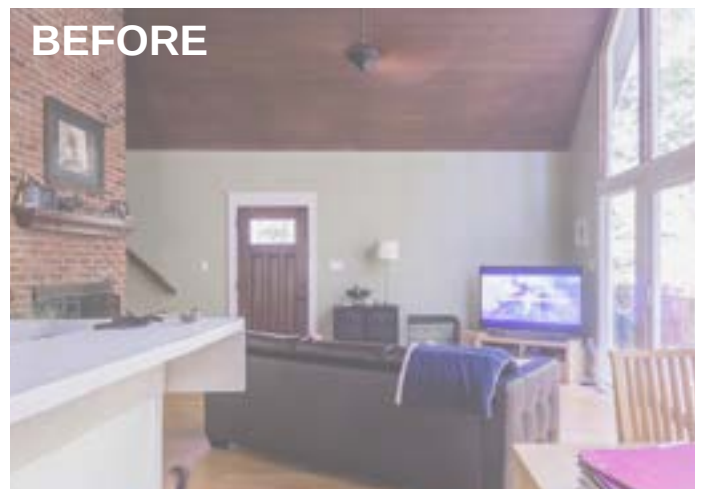

RESOURCE GUIDE

KEN & MARK

- 1 TREE PHOTOGRAPHS
- 2 AMBIENTE
- 3 ALDER & TWEED
- 4 FURBISH STUDIO
- 5 VINTAGE HOME SOUTH
- 6 ARTISTIC IRONWORKS

- Lily + Luxe Design Co
- See details on page 8
- Cape Cod Swivel Chairs
- Blue Pinstripe Pillow
- Natural Stone Top Coffee Table
- Metal Clad Fireplace