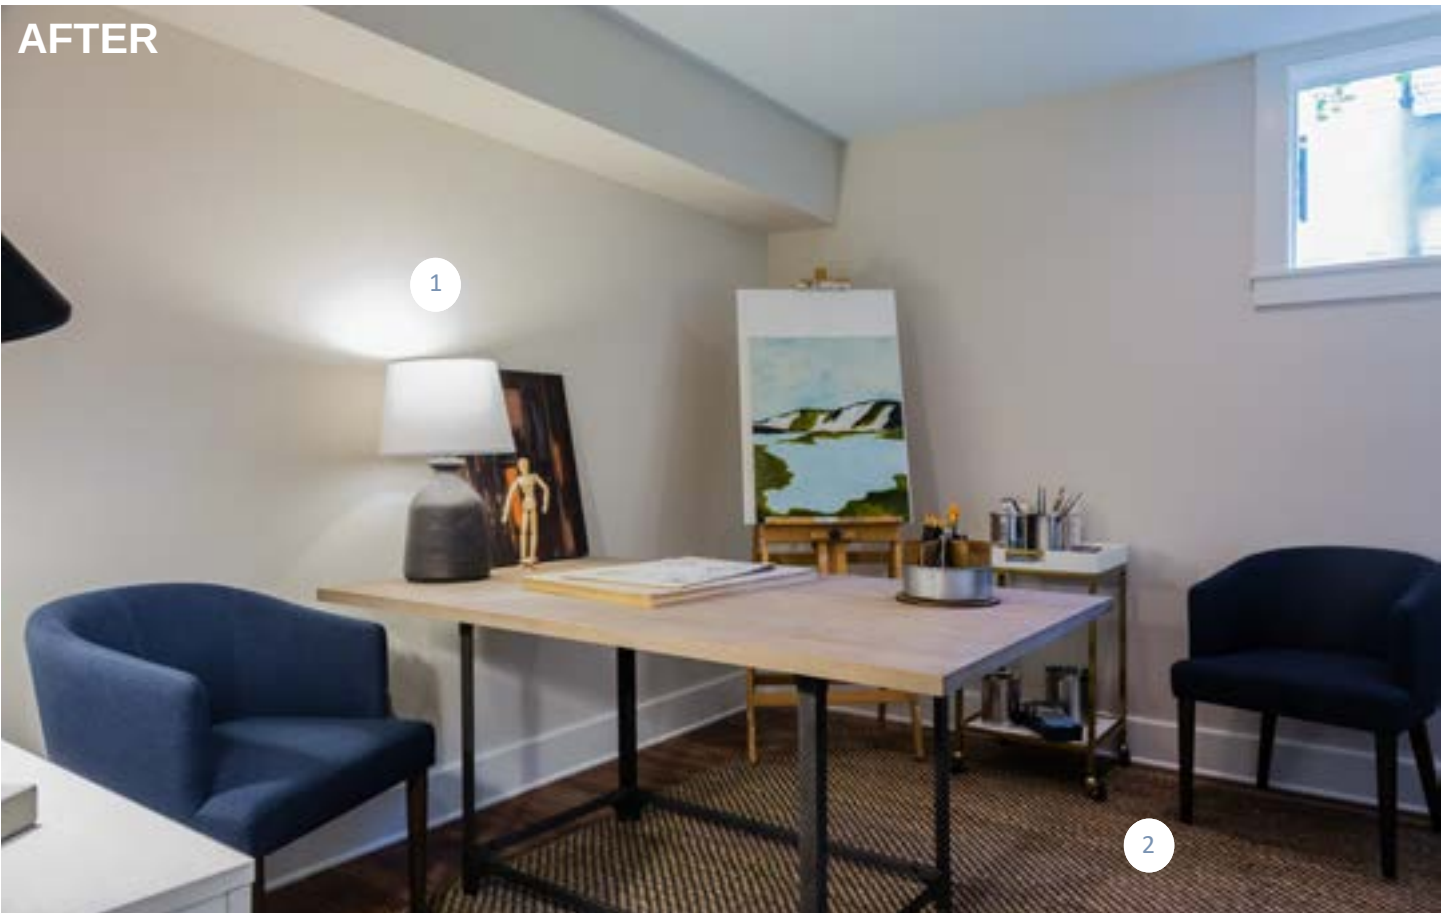

## KEN & MARK

BEFORE

AFTER

AFTER

1 STRAIGHT EDGE PAINTING

Egret White SW7570

2 JAIPUR LIVING

8x10 Himalaya in Almond Buff & Doe