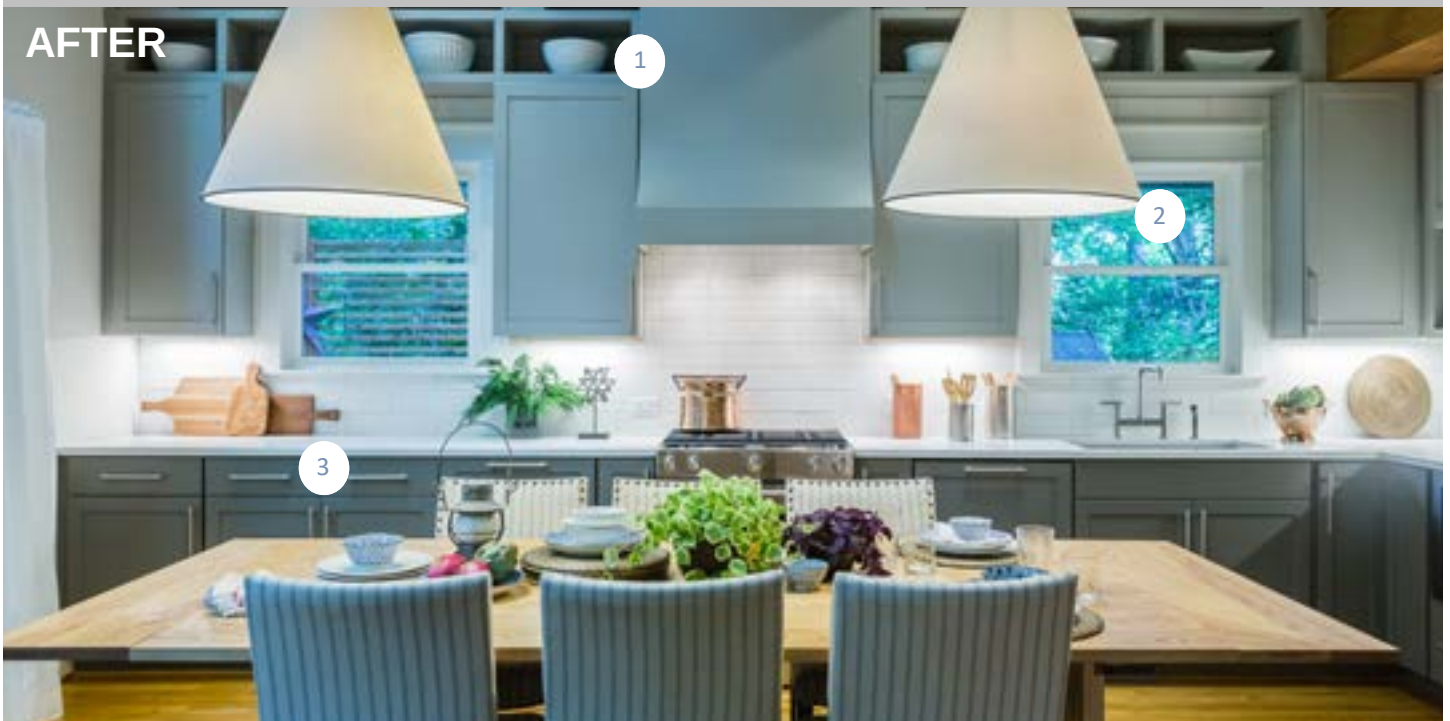

AFTER

1 1ST CHOICE CABINETRY
SMJ CABINETRY

2 CRAIG'S LAMPS AND SHADES

3 ABSOLUTE STONE

COSMOS GRANITE & MARBLE

Door Style: Concord; Color: Uppers - Stone; Base - Flint
Cabinet Installation

Lamp Fabrication

Countertop Fabrication and Installation

White Zen Quartz