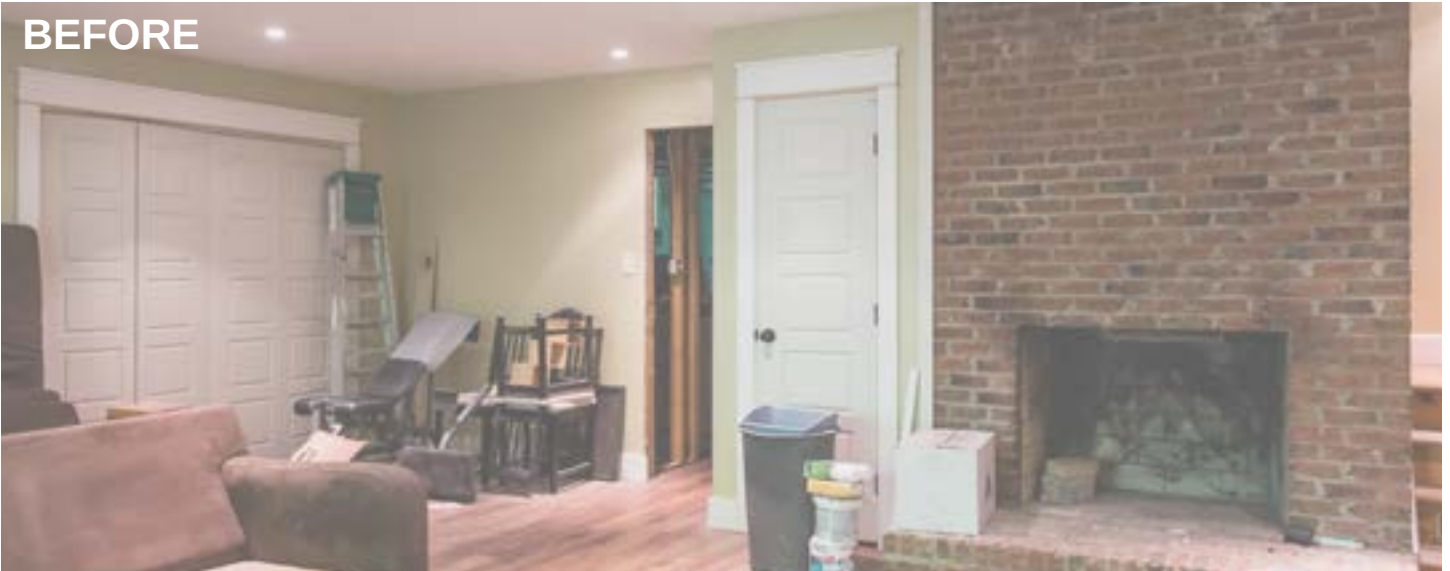

RESOURCE GUIDE

KEN & MARK

BEFORE