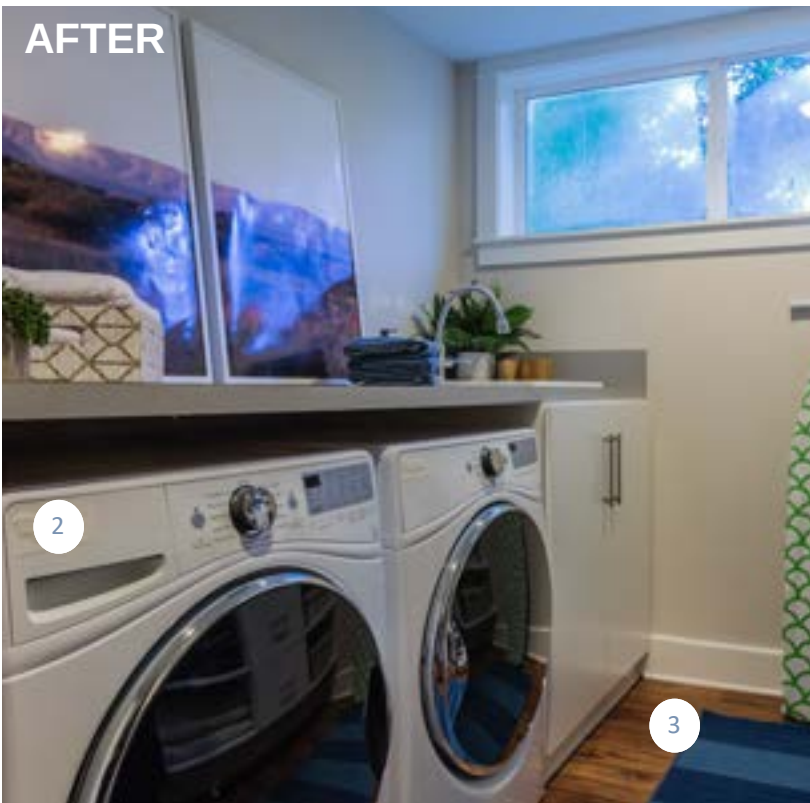

RESOURCE GUIDE

KEN & MARK

- 1 STRAIGHT EDGE PAINTING
- 2 GARNER APPLIANCE & MATTRESS
- 3 JAIPUR LIVING
- 4 CAROLINA CLOSETS PLUS

Egret White SW7570
Front Load Washer: WFW92HEFW; Dryer: WED92HEFW
2.6'x8' - Pura Vida Rug in Azure Blue & Blue Indigo
Custom Closet Installation