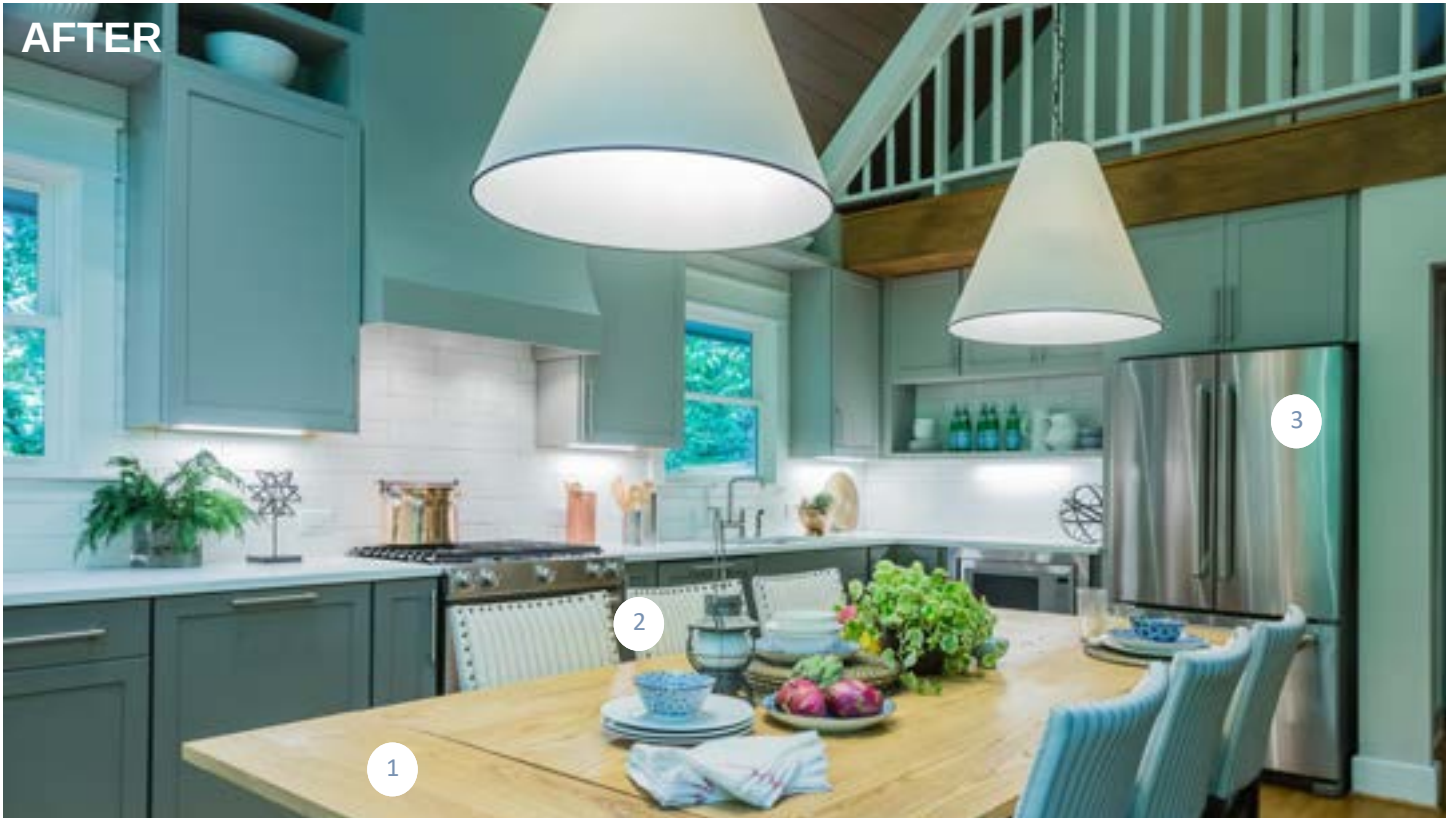

RESOURCE GUIDE

KEN & MARK

AFTER