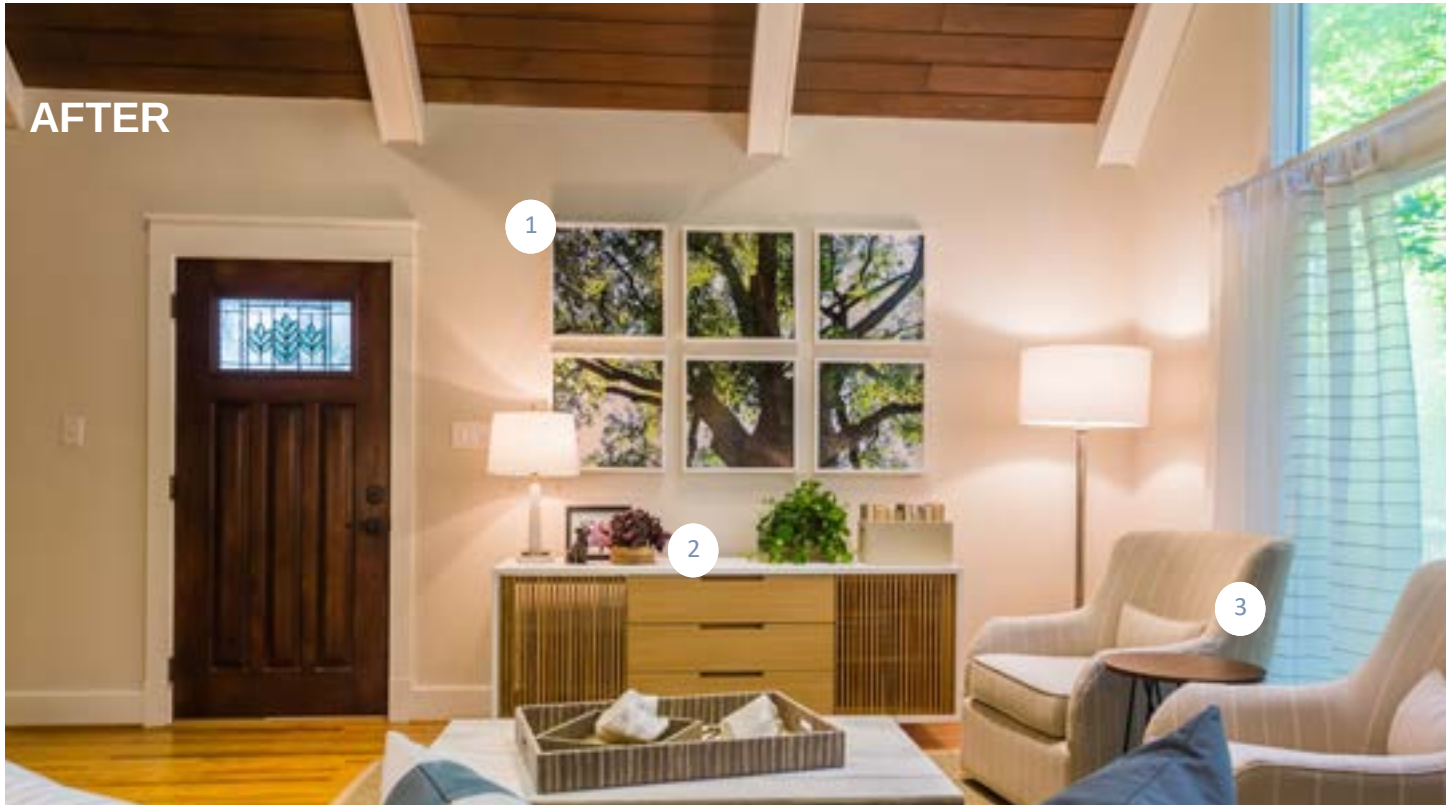

RESOURCE GUIDE

KEN & MARK

- 1 TREE PHOTOGRAPHS
- 2 AMBIENTE
- 3 ALDER & TWEED
- 4 FURBISH STUDIO
- 5 VINTAGE HOME SOUTH
- 6 ARTISTIC IRONWORKS

- Lily + Luxe Design Co
- See details on page 8
- Cape Cod Swivel Chairs
- Blue Pinstripe Pillow
- Natural Stone Top Coffee Table
- Metal Clad Fireplace