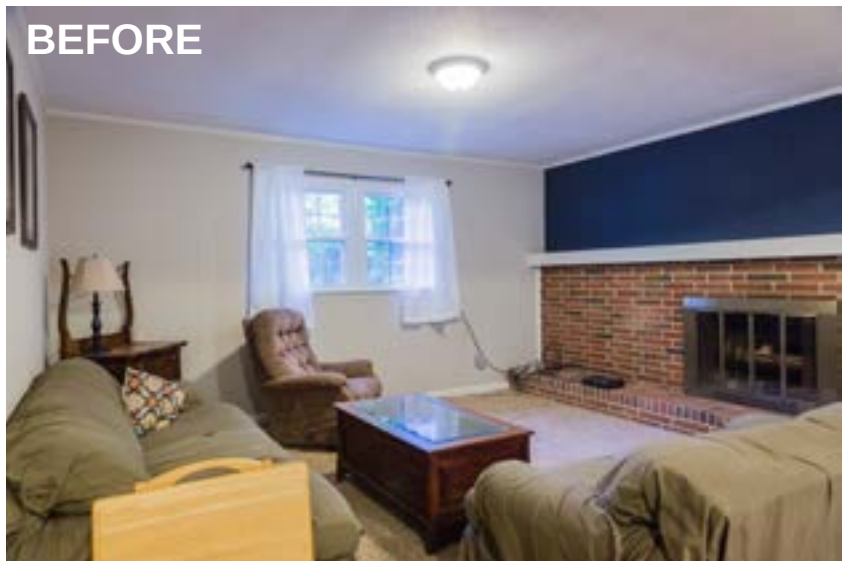

AFTER

BEFORE

1 SHADES OF LIGHT

2 STRAIGHT EDGE PAINTING

3 FIREPLACE

56" Modern LED Ceiling Fan in Bronze

Classic Gray SW0077

White-Washed Brick