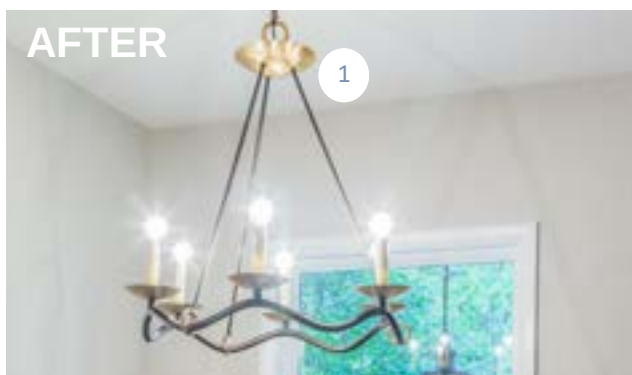

Picturemade Photography

2 STRAIGHT EDGE PAINTING

Frosty White SW6196

3 HUGHES KITCHEN & BATH COLLECTION

See Details on page 10

RESOURCE GUIDE

STEFANIE & JONATHAN

1 SHADES OF LIGHT