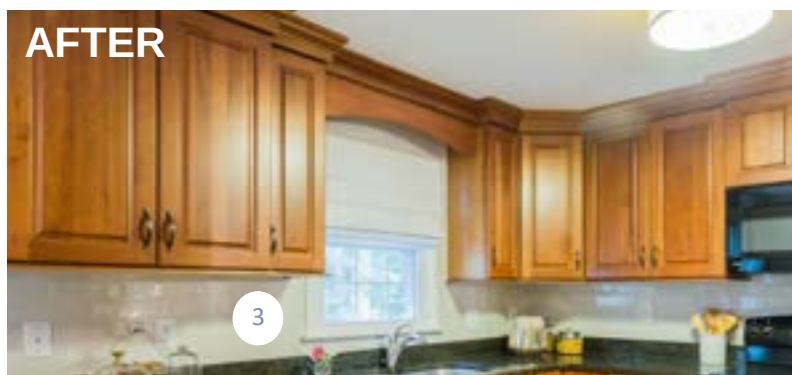

Picturemade Photography

2 STRAIGHT EDGE PAINTING

Frosty White SW6196

3 HUGHES KITCHEN & BATH COLLECTION

See Details on page 10

RESOURCE GUIDE

STEFANIE & JONATHAN

1 SHADES OF LIGHT