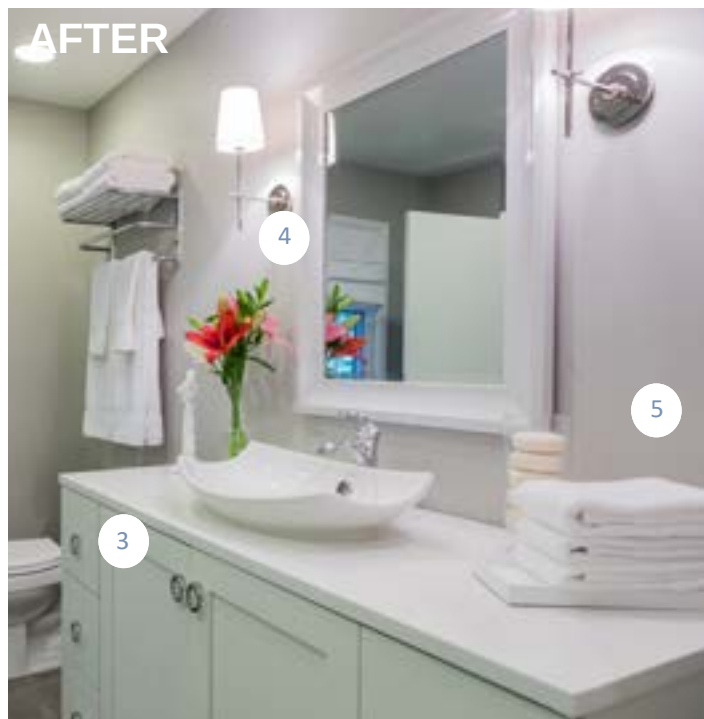

RESOURCE GUIDE

STEFANIE & JONATHAN

1	CAROLINA GLASS & MIRROR	Shower Glass
2	CUSTOM INSTALLATIONS	Tile installer
	MOSAIC TILE	See details on page 11
3	HUGHES KITCHEN & BATH COLLECTION	See details on page 10
4	SHADES OF LIGHT	Soho Sconce in Polished Nickel
5	STRAIGHT EDGE PAINTING	Light French Gray SW0055