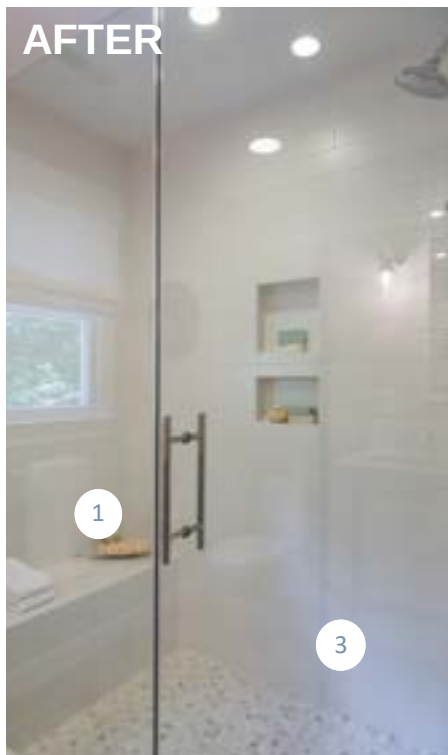

RESOURCE GUIDE

RYAN & EMILY

1	RICE'S GLASS	Shower Glass
2	CAROLINA CLOSETS PLUS	Master Closet Installations
3	STUDIO TILE AND DESIGN	Shower walls : 4x16 Soho White Matte Shower Floor : Arabescato 1x1 Honed Mosaic
4	ABSOLUTE STONE CORPORATION COSMOS GRANITE & MARBLE	Countertop Fabrication Calacatta Vintage Quartz
5	STRAIGHT EDGE PAINTING	Agreeable Gray SW7029
6	HUGHES KITCHEN AND BATH COLLECTION	See Details on page 8
7	SIGNATURE FLOORING	Bathroom Floor : Durban Ecu Porcelain Glazed