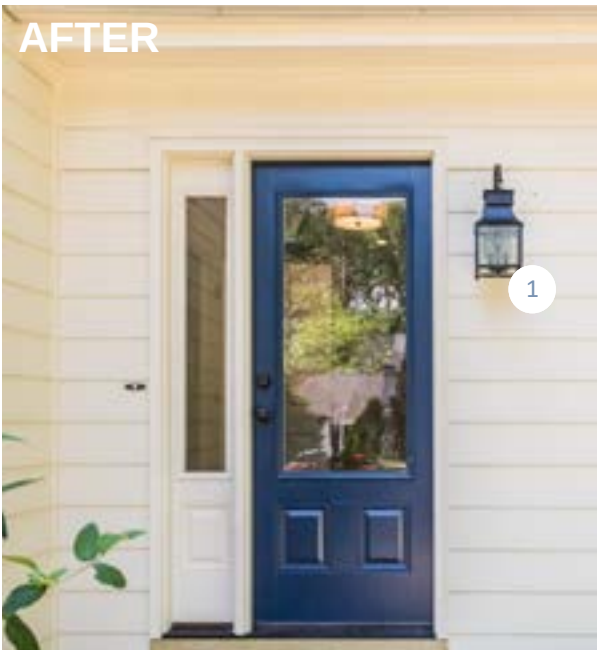

AFTER

1 VINTAGE HOME SOUTH

Wooden Art Piece

2 BRAXTON CULLER

Greenwich Sleeper in Revolution Fabric

RESOURCE GUIDE

RYAN & EMILY

- | | | |
|---|----------------------------|---|
| 1 | WINDOW MAGIC | Custom Cushions |
| 2 | 2SL DESIGN BUILD | Custom Built-in Cabinetry |
| 3 | SIGNATURE FLOORING | 12x24 Slab Silver Porcelain |
| 4 | WALL AND CABINET COLOR | Repose Gray SW7015 |
| 5 | COSMOS GRANITE & MARBLE | Dove Gray Quartz |
| | ABSOLUTE STONE CORPORATION | Countertop Fabrication |
| 6 | GARNER TV & APPLIANCE | High Efficiency Electric Washer and Dryer |

RESOURCE GUIDE

RYAN & EMILY

BEFORE

AFTER

AFTER

1 SHADES OF LIGHT

Outdoor : Homesteader Seeded Glass Outdoor Wall Light

2 STRAIGHT EDGE PAINTING