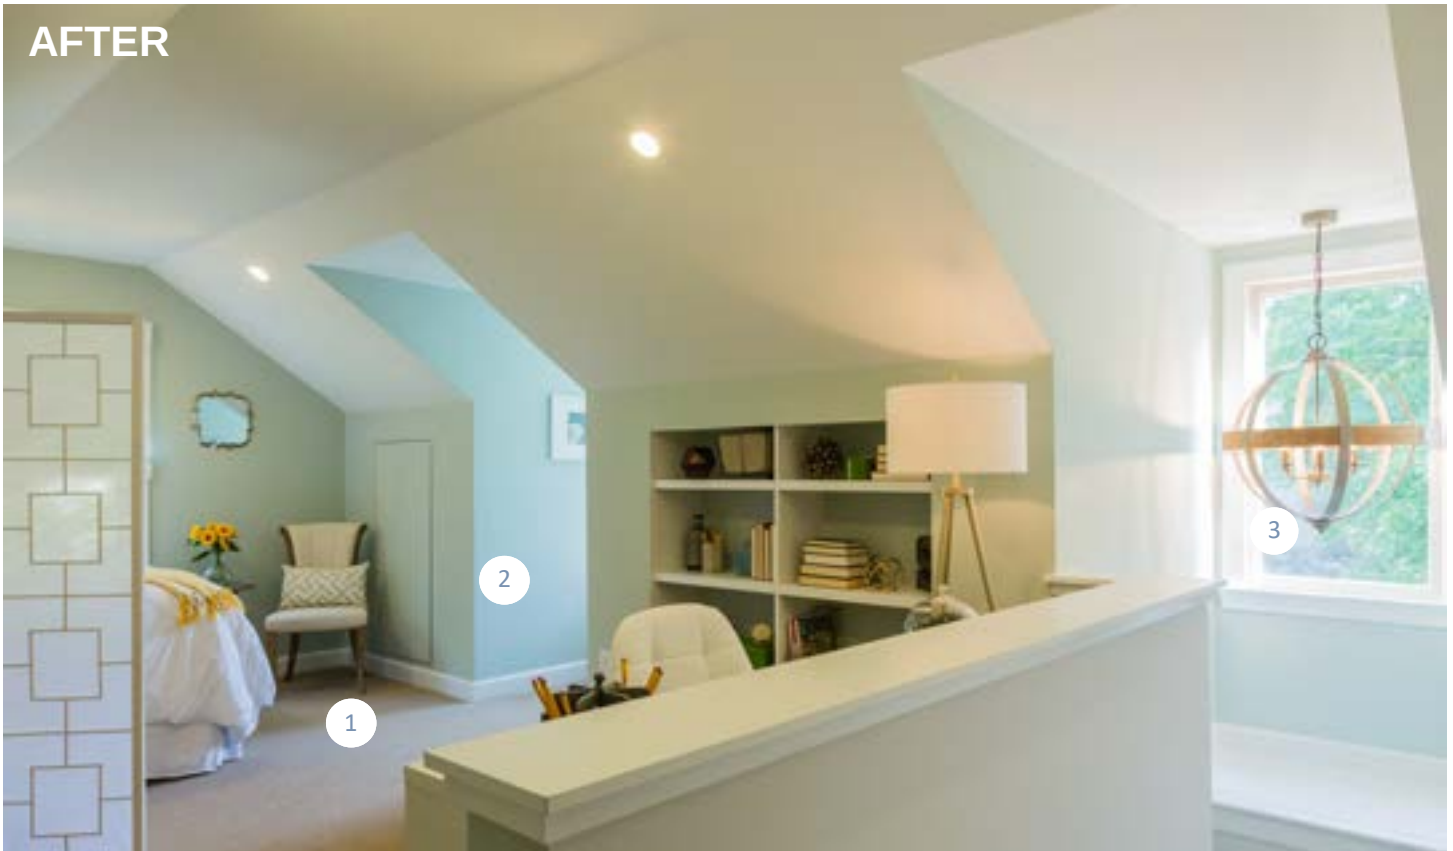

RESOURCE GUIDE

RYAN & EMILY

AFTER