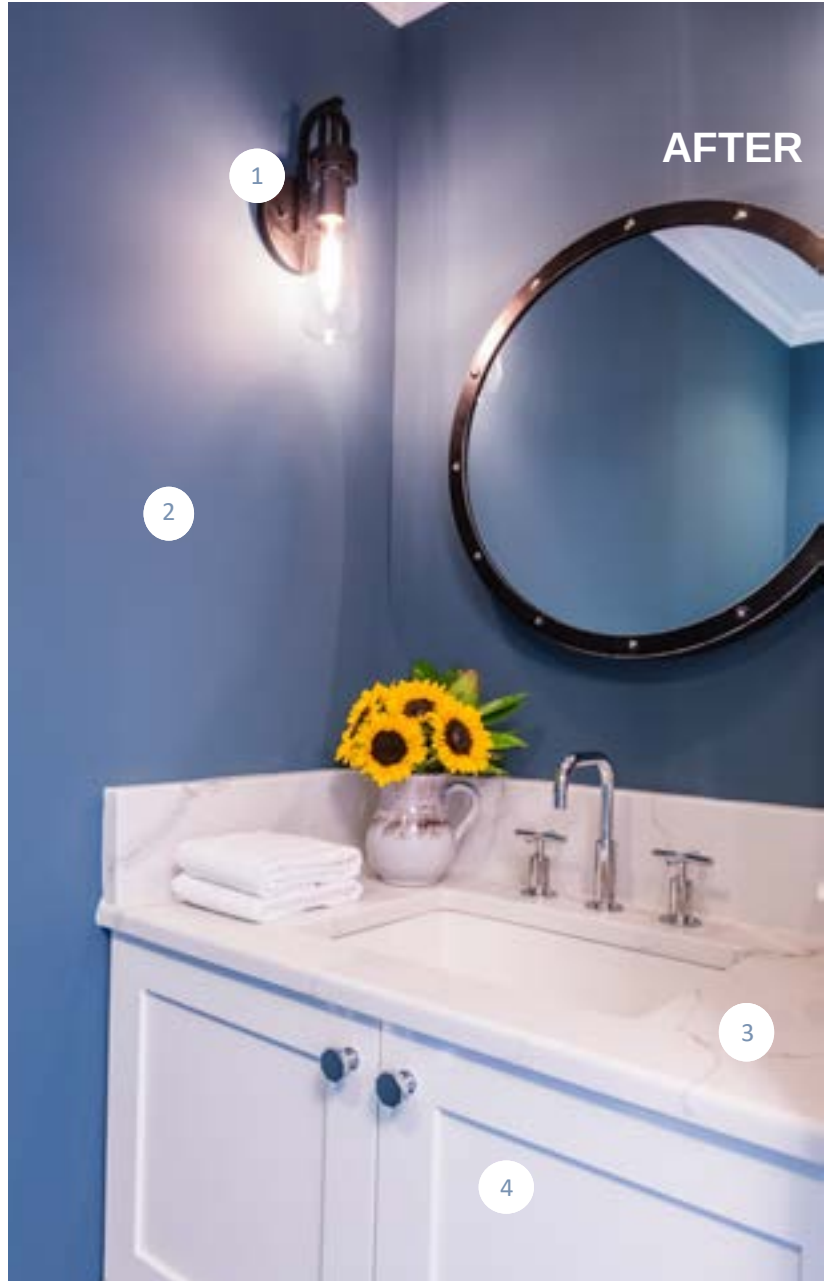

RESOURCE GUIDE

RYAN & EMILY

BEFORE

AFTER

AFTER

1 SHADES OF LIGHT

Outdoor : Homesteader Seeded Glass Outdoor Wall Light

2 STRAIGHT EDGE PAINTING