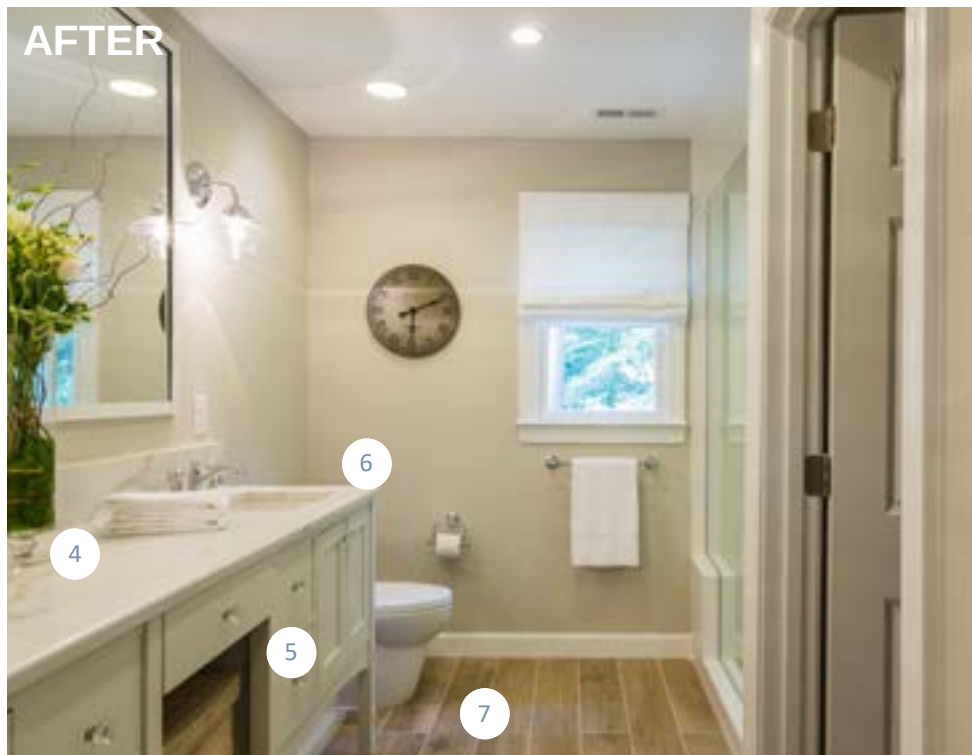

RESOURCE GUIDE

RYAN & EMILY

1	RICE'S GLASS	Shower Glass
2	CAROLINA CLOSETS PLUS	Master Closet Installations
3	STUDIO TILE AND DESIGN	Shower walls : 4x16 Soho White Matte Shower Floor : Arabescato 1x1 Honed Mosaic
4	ABSOLUTE STONE CORPORATION COSMOS GRANITE & MARBLE	Countertop Fabrication Calacatta Vintage Quartz
5	STRAIGHT EDGE PAINTING	Agreeable Gray SW7029
6	HUGHES KITCHEN AND BATH COLLECTION	See Details on page 8
7	SIGNATURE FLOORING	Bathroom Floor : Durban Ecu Porcelain Glazed