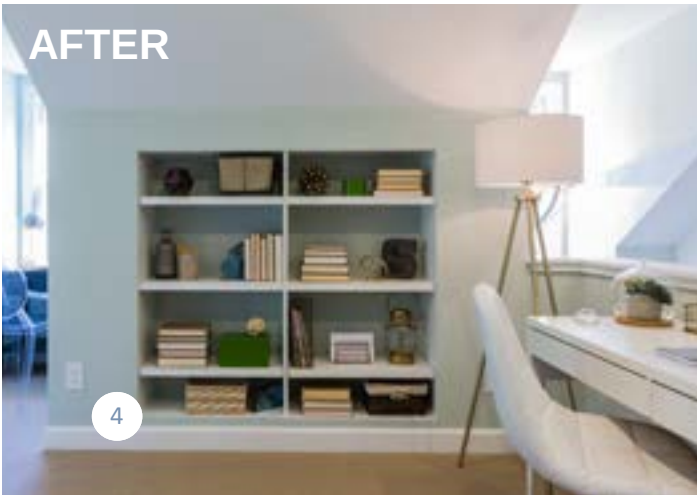

RESOURCE GUIDE

RYAN & EMILY

AFTER

AFTER

BEFORE

- 1 STRAIGHT EDGE PAINTING
- 2 SIGNATURE FLOORING
- 3 SHADES OF LIGHT
- 4 2SL DESIGN BUILD

- Sea Salt SW6204
- Style Me in "Bermuda Sand" Carpet — E0688
- Metal and Wood Globe 6 Light Chandelier
- Custom Built-in Bookshelf