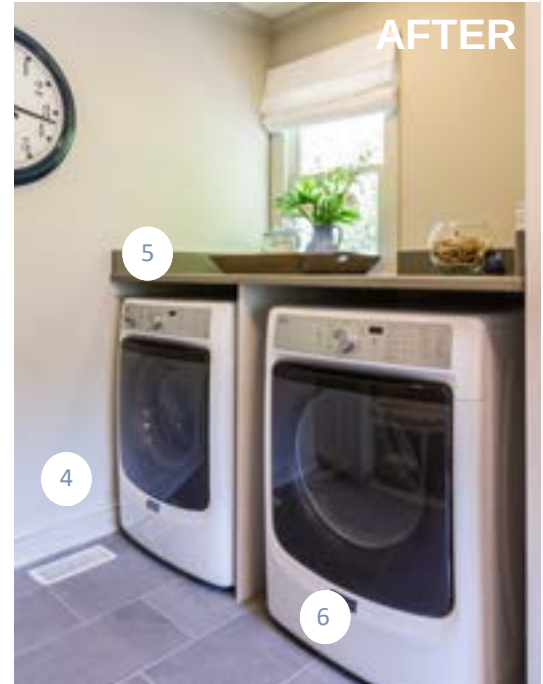

AFTER

1 VINTAGE HOME SOUTH

Wooden Art Piece

2 BRAXTON CULLER

Greenwich Sleeper in Revolution Fabric

RESOURCE GUIDE

RYAN & EMILY

- | | | |
|---|----------------------------|---|
| 1 | WINDOW MAGIC | Custom Cushions |
| 2 | 2SL DESIGN BUILD | Custom Built-in Cabinetry |
| 3 | SIGNATURE FLOORING | 12x24 Slab Silver Porcelain |
| 4 | WALL AND CABINET COLOR | Repose Gray SW7015 |
| 5 | COSMOS GRANITE & MARBLE | Dove Gray Quartz |
| | ABSOLUTE STONE CORPORATION | Countertop Fabrication |
| 6 | GARNER TV & APPLIANCE | High Efficiency Electric Washer and Dryer |