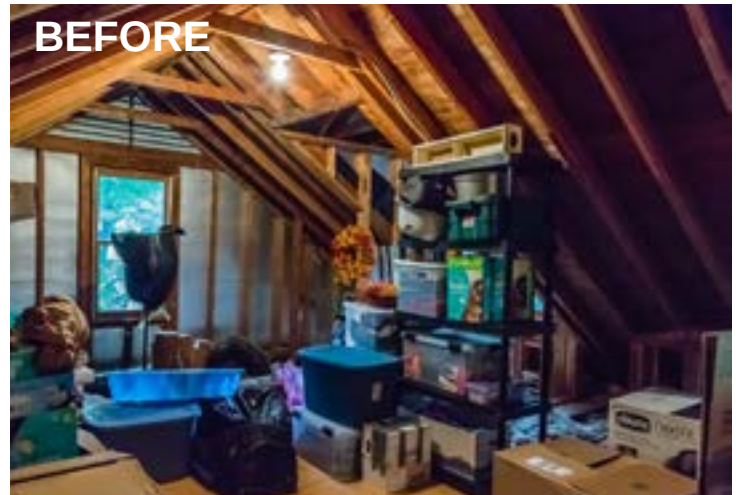

RESOURCE GUIDE

RYAN & EMILY

AFTER

AFTER

BEFORE

- 1 STRAIGHT EDGE PAINTING
- 2 SIGNATURE FLOORING
- 3 SHADES OF LIGHT
- 4 2SL DESIGN BUILD

- Sea Salt SW6204
- Style Me in "Bermuda Sand" Carpet — E0688
- Metal and Wood Globe 6 Light Chandelier
- Custom Built-in Bookshelf