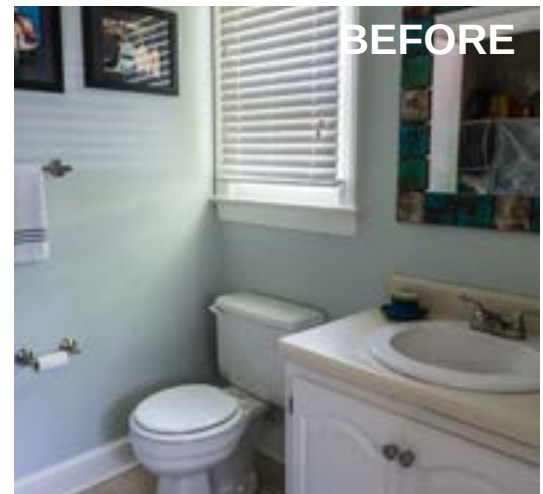

AFTER

1 VINTAGE HOME SOUTH

Wooden Art Piece

2 BRAXTON CULLER

Greenwich Sleeper in Revolution Fabric

RESOURCE GUIDE

RYAN & EMILY

- | | | |
|---|----------------------------|---|
| 1 | WINDOW MAGIC | Custom Cushions |
| 2 | 2SL DESIGN BUILD | Custom Built-in Cabinetry |
| 3 | SIGNATURE FLOORING | 12x24 Slab Silver Porcelain |
| 4 | WALL AND CABINET COLOR | Repose Gray SW7015 |
| 5 | COSMOS GRANITE & MARBLE | Dove Gray Quartz |
| | ABSOLUTE STONE CORPORATION | Countertop Fabrication |
| 6 | GARNER TV & APPLIANCE | High Efficiency Electric Washer and Dryer |