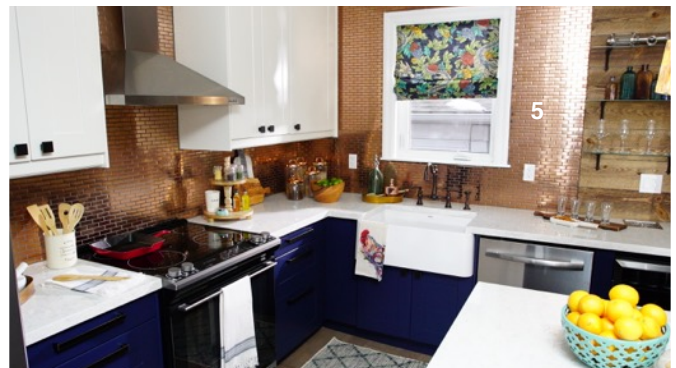

## SEASON 1 ~ ERIC & REBECCA

Eric and Rebecca are engineers by day, and home brewers by night. They love to have friends over to try new ales, but their 60s kitchen isn't equipped for their entertaining needs. They weren't afraid to take out a wall in the dining room, but taking on a kitchen reno is beyond their engineering know-how. They want an open concept kitchen complete with beverage centre and won't settle, but quotes are way over their budget. Sebastian and Sabrina recycle hardware and salvage materials to save their reno.

1. BEHR - Moth Gray
2. BERENSON - Elevate Series Hardware
3. BLANCO - Ikon White Apron Front Sink

4. FRANKE - Faucet - Farm House - Old World Bronze
5. OLYMPIA TILE - Metal Mosaics Copper
6. SILESTONE - Lusso - Influencer Series

# RESOURCE GUIDE

SEASON 1 ~ ERIC & REBECCA

Before

After

1. KICHLER - Braelyn 5 light chandelier
2. MULLICAN FLOORING - Engineered Hardwood Oakmont Hickory Stone

COMPANY	PROVIDED	WEBSITE
	Quartz Fabrication & Installation	<a href="http://www.auroramable.ca">www.auroramable.ca</a>
	<b>Paint</b> Moth Gray - N200-1 - Eggshell - Kitchen/Dining Room Doeskin Gray - N200-2 - Eggshell - Accent wall Premium Plus All in one primer & Sealer Polar Bear - 75 - Alkyd Semi-Gloss Enamel Polar Bear - 75 - Premim Plus Interior Ceiling Paint Polar Bear - 75 - Pearl - Trim/Baseboard	<a href="http://www.behr.com">www.behr.com</a>
	<b>Cabinet Hardware</b> Elevate (knob) - 2096-40VB-P - Verona Bronze Elevate (pull) - 2092-40VB-P - Verona Bronze	<a href="http://www.berenson.ca">www.berenson.ca</a>
	Disposal Bin	<a href="http://www.bintheredumpthat.com">www.bintheredumpthat.com</a>
	<b>Kitchen Sink</b> Ikon 30" White Apron Front	<a href="http://www.blanco-germany.com">www.blanco-germany.com</a>
	<b>Tile</b> Penny Round - C34 - Cobalt	<a href="http://www.creeksidetile.com">www.creeksidetile.com</a>