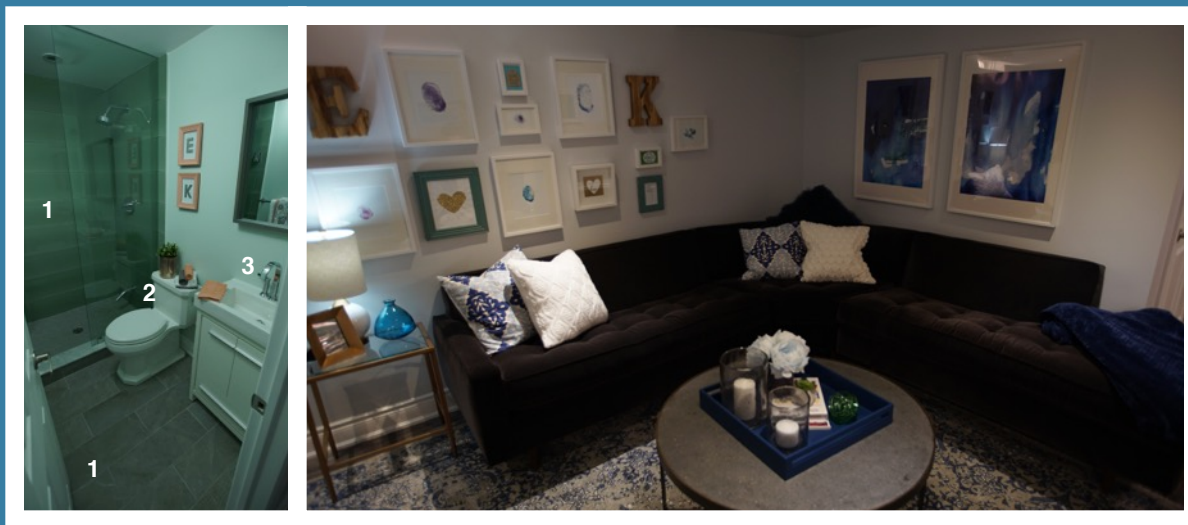

# RESOURCE GUIDE

SEASON 1 ~ KEN & ELISA

1. CERA GRES - White Experience Tile, Hexa Tile, Poetique Tile
2. KOHLER - Stillness Shower System, Kathryn Compact Toilet, Purist Towel Bar, Stillness Toilet Tissue Holder
3. TILES PLUS - American Standard Canada - Widespread Bathroom Sink Faucet