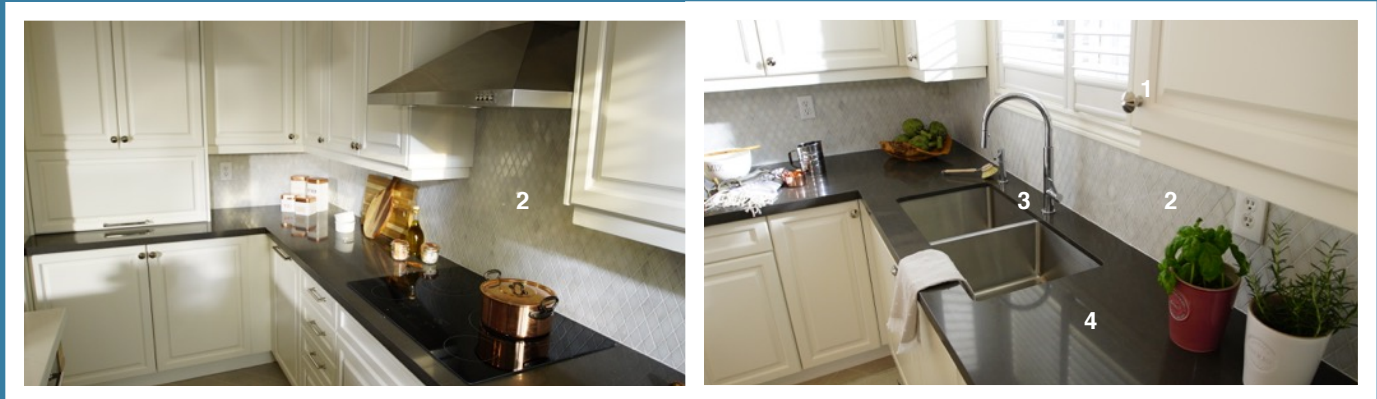

## SEASON 1 ~ RAJ & RIVA

Raj and Riva have a large family kitchen. But after 11 years, the brown cabinets, laminate counters and lack of organization, have them pushing the reno button. They want this to be their forever home, but quotes are coming in well over their budget. They wonder if they have to move to get their dream kitchen. They need help before they put a for sale sign on their home. Sebastian and Sabrina use their expertise and upcycling skills to create a kitchen that looks custom, saving Raj and Riva's reno.

# RESOURCE GUIDE

SEASON 1 ~ RAJ & RIVA

1. BERENSON - Keller Collection Hardware
2. CREEKSIDE TILE - Oriental white - Mosaic Backsplash Tile

3. FRANKE - Faucet - Series FF2700, Sink - Professional Series - PSX120339
4. SILESTONE - Calypso - Nebula Alpha (Kitchen Surround Countertop)