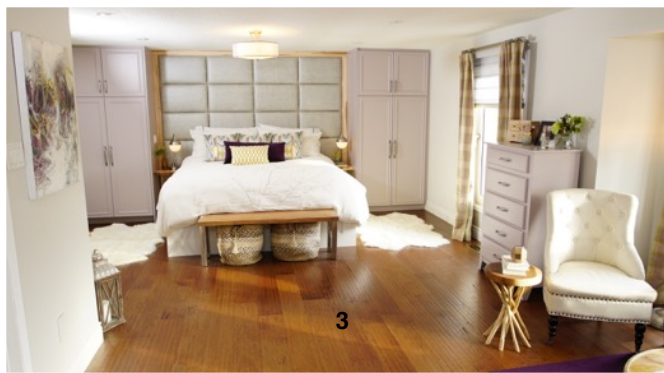

SAVE MY RENO

SEASON 1 ~ ROB & CAITLIN

Rob and Caitlin have four kids and one on the way. When they moved into their family home, they personalized the kids' rooms, but never completed their own bedroom and bathroom. In fact, their Master suite has become a play room for their kids with their mattress on the floor acting as a trampoline! With a baby on the way, they've decided it's their turn. They want a master retreat oasis, but quotes are well over their budget. With limited funds, they need smart solutions. Through upcycled builds and recycled finds, Sebastian and Sabrina can save their reno.

RESOURCE GUIDE

SEASON 1 ~ ROB & CAITLIN

1. CREEKSIDE TILE - Firestone - Light Grey Matte 12x24 (Floor Tile), Oriental white - 3x3 (Shower Floor Tile), Purple Jade (Feature Wall Tile)

2. DUPONT PLUMBING SUPPLIES - Disegno - 8" Faucets - R1023L
3. KOHLER - Memoirs, Under-mount bath sink -2339-0, Kathryn - Elongated Toilet - 3940-0