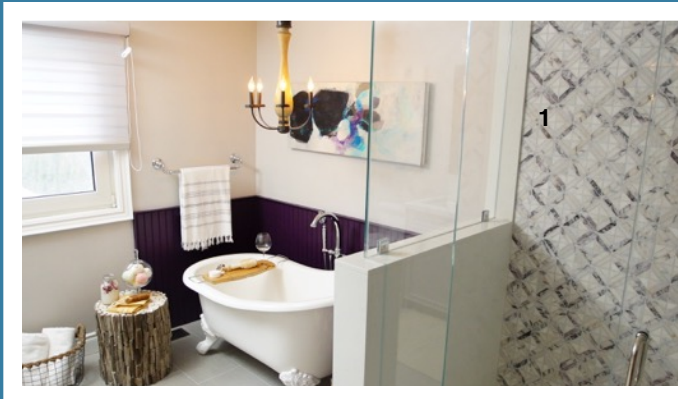

SAVE MY RENO

SEASON 1 ~ ROB & CAITLIN

Rob and Caitlin have four kids and one on the way. When they moved into their family home, they personalized the kids' rooms, but never completed their own bedroom and bathroom. In fact, their Master suite has become a play room for their kids with their mattress on the floor acting as a trampoline! With a baby on the way, they've decided it's their turn. They want a master retreat oasis, but quotes are well over their budget. With limited funds, they need smart solutions. Through upcycled builds and recycled finds, Sebastian and Sabrina can save their reno.

RESOURCE GUIDE

SEASON 1 ~ ROB & CAITLIN

1. CREEKSIDE TILE - Firestone - Light Grey Matte 12x24 (Floor Tile), Oriental white - 3x3 (Shower Floor Tile), Purple Jade (Feature Wall Tile)

2. DUPONT PLUMBING SUPPLIES - Disegno - 8" Faucets - R1023L
3. KOHLER - Memoirs, Under-mount bath sink -2339-0, Kathryn - Elongated Toilet - 3940-0